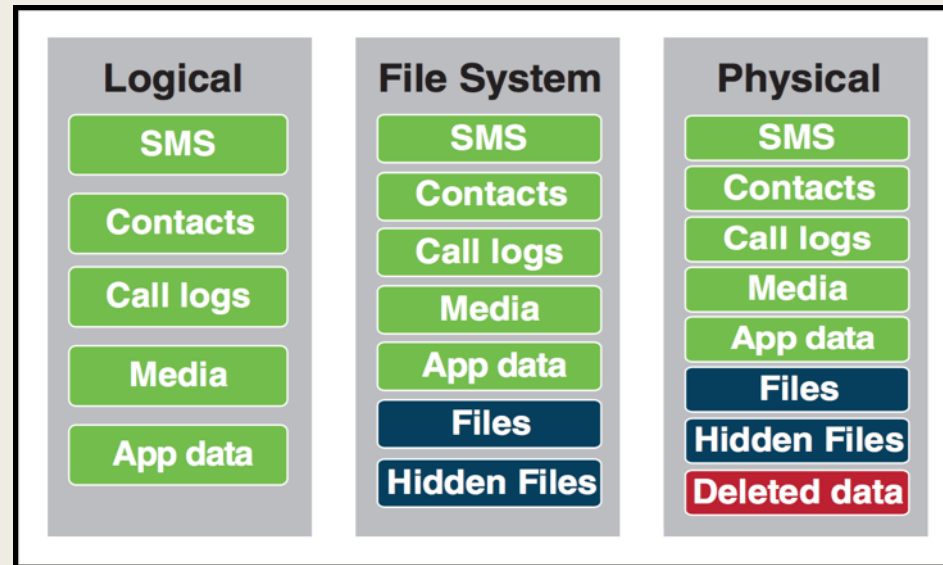

Cellebrite data extraction types

Source: *Privacy International*